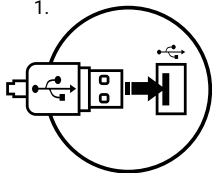

1.

2.

SPECIFICATION

• Sensor type	Optical
• Maximum resolution	6400 DPI
• Maximal tracking speed	32 IPS
• Number of key	6
• Dimensions	130x68x40 mm

SAFETY INFORMATION

- Use as directed.
- Non-authorized repairs or taking the device to pieces make the warranty void and may cause the product damage.
- Avoid to hit or friction with a hard object, otherwise it will lead to grind surface or other hardware damage.
- Do not use the product in low and high temperatures, in strong magnetic fields and in the damp or dusty atmosphere.
- Do not drop, knock, or shake the device. Rough handling can break it.
- Slots and openings in the case are provided for ventilation and should not be obscure. Blocking the vents can cause overheating of the device.

FEATURES

- Precise optical sensor with 6400 DPI resolution
- Gaming software,
- Main button switches with lifetime 5 mil. clicks
- 6 levels DPI switch

INSTALLATION

- Connect your device to the USB port of your computer, it is necessary to wait about 15 seconds for the first connection until the drivers are fully installed.
- The mouse includes software that allows you to set up advanced features, if you want to use these features, you need to download and install the software from our website www.fury-zone.com
- Open the installation folder and then double-click the setup.exe file.
- Follow the instruction to install the program.
- After a successful installation, the software icon appears on the main bottom panel. Double-clicking the icon opens the settings interface.

WARRANTY

- 2 years limited manufacturer warranty

REQUIREMENTS

- PC or PC compatible device with a USB port
- Windows® XP/Vista/7/8/10

GENERAL