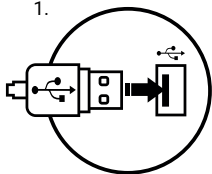

1.

2.

SPECYFIKACJA

• Typ sensora	Optyczny
• Maksymalna rozdzielczość	6400 DPI
• Maksymalna szybkość śledzenia	32 IPS
• Ilość klawiszy	6
• Wymiary	130x68x40 mm

BEZPIECZEŃSTWO

- Używać zgodnie z przeznaczeniem.
- Nieautoryzowane próby rozkręcenia urządzenia powodują utratę gwarancji oraz mogą spowodować uszkodzenie produktu.
- Upuszczenie, bądź uderzenie urządzenia może spowodować uszkodzenie urządzenia, podrapanie obudowy, bądź inną usterkę produktu.
- Nie używaj produktu w gorącym, zimnym, zakurczonym bądź zawilgoconym otoczeniu.
- Niewłaściwe użytkowanie urządzenia może je zniszczyć.
- Szczeliny i otwory w obudowie są otworami wentylacyjnymi i nie należy ich zasłaniać. Zablockowanie otworów wentylacyjnych może spowodować przegrzanie urządzenia.

GLÓWNE CECHY

- Precyzyjny sensor optyczny o rozdzielczości 6400 DPI
- Oprogramowanie dla graczy,
- Przełączniki głównych przycisków z żywotnością do 5 mil. kliknięć
- 6 poziomy zmiany DPI

INSTALACJA

- Podłącz mysz do portu USB, w przypadku pierwszego podłączenia należy zaczekać około 15 sekund aż do całkowitego zainstalowania sterowników
- Mysz posiada oprogramowanie umożliwiające ustawienie funkcji zaawansowanych, które należy pobrać z naszej strony internetowej www.fury-zone.com
- Otwórz folder instalacyjny i następnie kliknij dwukrotnie na ikonę setup.exe
- Postępuj zgodnie ze wskazówkami, aby zainstalować oprogramowanie
- Gdy instalacja zostanie zakończona pomyślnie, na pasku zadań wyświetli się ikona oprogramowania. Kliknij dwukrotnie na ikonę by wyświetlić interfejs z ustawieniami

GWARANCJA

- 2 lata gwarancji producenta

WYMAGANIA

- PC lub urządzenie kompatybilne z portem USB
- Windows® XP/Vista/7/8/10

OGÓLNE