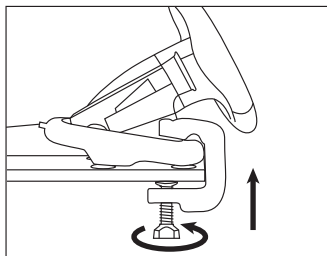

INSTALACJA

- Podłącz urządzenie do portu USB w komputerze

EN | PL | CZ | SK | DE | RO | RS | RU