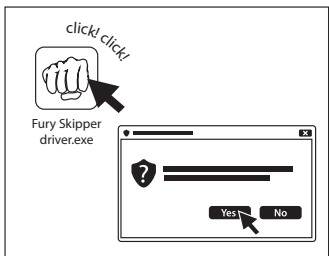

EN | PL | CZ | SK | DE | RO | RS | RU

SKIPPER

RACING WHEEL FOR PC

QUICK INSTALLATION GUIDE

INSTALLATION

- Connect the device to the USB port in your computer

- Download the latest version of drivers from www.fury-zone.com and install them on your computer

FEATURES

- Mounting grip
- Analog pedals
- Vibration

SPECIFICATION

• Buttons number	12
• Adjustable sensitivity	Yes
• Rotation angle	180°
• Interface	USB
• Communication	Wired

SAFETY INFORMATION

- For intentional purpose only
- Non-authorized repairs or taking the device to pieces make the warranty void and may cause the product damage.
- Avoid to hit or friction with a hard object, otherwise it will lead to grind surface or other hardware damage.
- Do not use the product in low and high temperatures, in strong magnetic fields and in the damp or dusty atmosphere.
- Do not drop, knock, or shake the device. Rough handling can break it.