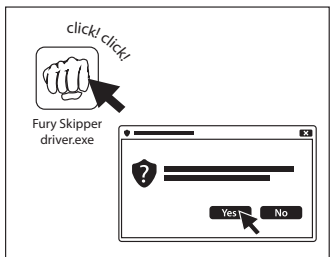

GENERAL

- The safe product, conforming to the EU requirements.
- The product is made in accordance with RoHS European standard.
- The WEEE symbol (the crossed-out wheeled bin) using indicates that this product is not home waste. Appropriate waste management aids in avoiding consequences which are harmful for people and environment and result from dangerous materials used in the device, as well as improper storage and processing. Segregated household waste collection aids recycle materials and components of which the device was made. In order to get detailed information about recycling this product please contact your retailer or a local authority.

INSTALACJA

- Podłącz urządzenie do portu USB w komputerze

EN | PL | CZ | SK | DE | RO | RS | RU

- Pobierz najnowszą wersję sterowników ze strony www.fury-zone.com i zainstaluj je na swoim komputerze

GŁÓWNE CECHY