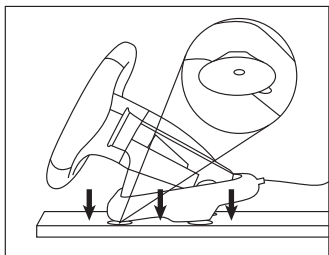

INSTALLATION

- Connect the device to the USB port in your computer