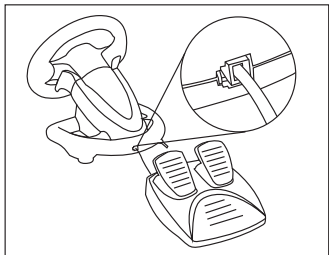

EN | PL | CZ | SK | DE | RO | RS | RU

SKIPPER

RACING WHEEL FOR PC

QUICK INSTALLATION GUIDE

INSTALLATION

- Connect the device to the USB port in your computer

- Download the latest version of drivers from www.fury-zone.com and install them on your computer

FEATURES

- Mounting grip
- Analog pedals
- Vibration

SPECIFICATION

• Buttons number	12
• Adjustable sensitivity	Yes
• Rotation angle	180°
• Interface	USB
• Communication	Wired

SAFETY INFORMATION

- For intentional purpose only
- Non-authorized repairs or taking the device to pieces make the warranty void and may cause the product damage.
- Avoid to hit or friction with a hard object, otherwise it will lead to grind surface or other hardware damage.
- Do not use the product in low and high temperatures, in strong magnetic fields and in the damp or dusty atmosphere.
- Do not drop, knock, or shake the device. Rough handling can break it.