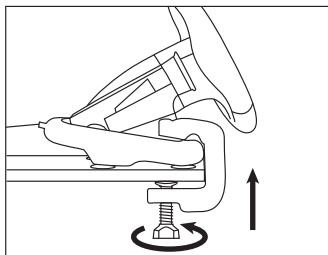

INSTALLATION

- Connect the device to the USB port in your computer