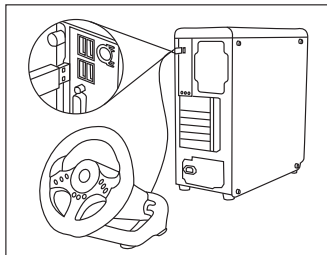

INSTALACJA

- Podłącz urządzenie do portu USB w komputerze

EN | PL | CZ | SK | DE | RO | RS | RU