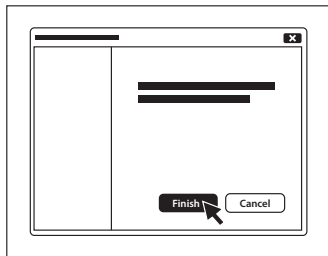

EN | PL | CZ | SK | DE | RO | RS | RU

SKIPPER

RACING WHEEL FOR PC

QUICK INSTALLATION GUIDE

INSTALLATION

- Connect the device to the USB port in your computer

- Download the latest version of drivers from www.fury-zone.com and install them on your computer

FEATURES

- Mounting grip
- Analog pedals
- Vibration

SPECIFICATION

• Buttons number	12
• Adjustable sensitivity	Yes
• Rotation angle	180°
• Interface	USB
• Communication	Wired

SAFETY INFORMATION

- For intentional purpose only
- Non-authorized repairs or taking the device to pieces make the warranty void and may cause the product damage.
- Avoid to hit or friction with a hard object, otherwise it will lead to grind surface or other hardware damage.
- Do not use the product in low and high temperatures, in strong magnetic fields and in the damp or dusty atmosphere.
- Do not drop, knock, or shake the device. Rough handling can break it.