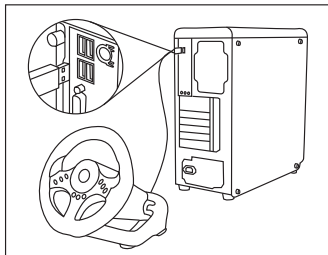

EN | PL | CZ | SK | DE | RO | RS | RU

SKIPPER

RACING WHEEL FOR PC

QUICK INSTALLATION GUIDE

INSTALLATION

- Connect the device to the USB port in your computer

- Download the latest version of drivers from www.fury-zone.com and install them on your computer

FEATURES

- Mounting grip
- Analog pedals
- Vibration

SPECIFICATION

• Buttons number	12
• Adjustable sensitivity	Yes
• Rotation angle	180°
• Interface	USB
• Communication	Wired

SAFETY INFORMATION

- For intentional purpose only
- Non-authorized repairs or taking the device to pieces make the warranty void and may cause the product damage.
- Avoid to hit or friction with a hard object, otherwise it will lead to grind surface or other hardware damage.
- Do not use the product in low and high temperatures, in strong magnetic fields and in the damp or dusty atmosphere.
- Do not drop, knock, or shake the device. Rough handling can break it.