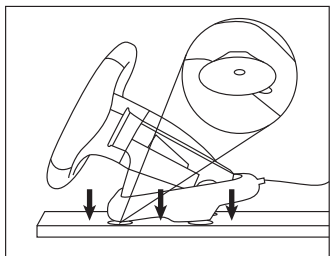

INSTALACJA

- Podłącz urządzenie do portu USB w komputerze

EN | PL | CZ | SK | DE | RO | RS | RU