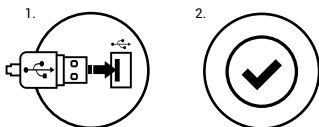

FEATURES

- Anti-ghosting function for most of keys,
- Wrists support,
- 1-color keys backlight with 4 modes (100%, 66%, 33%, OFF),
- Multimedia function keys,
- Lock/unlock the WIN key.

INSTALLATION

- Connect the device to the USB port in your computer
- System will install driver automatically