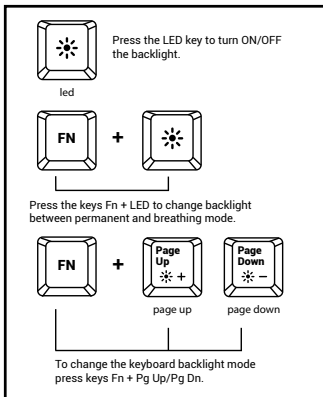

BACKLIGHT MODE CHANGE

SPECIFICATION

• Keyboard size	465x175x30mm
• Keyboard weight	685g
• Connector	USB
• Number of key	104
• Number of multimedia keys	11

SAFETY INFORMATION

- Use as directed.
- Non-authorized repairs or taking the device to pieces make the warranty void and may cause the product damage.
- Avoid to hit or friction with a hard object, otherwise it will lead to grind surface or other hardware damage.
- Do not use the product in low and high temperatures, in strong magnetic fields and in the damp or dusty atmosphere.
- Do not drop, knock, or shake the device. Rough handling can break it.
- Slots and openings in the case are provided for ventilation and should not be obscure. Blocking the vents can cause overheating of the device.

FEATURES

- Anti-ghosting function for most of keys,
- Wrists support,
- 1-color keys backlight with 4 modes (100%, 66%, 33%, OFF),
- Multimedia function keys,
- Lock/unlock the WIN key.

INSTALLATION

- Connect the device to the USB port in your computer
- System will install driver automatically