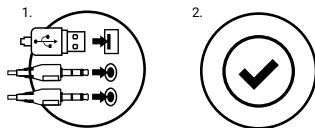

- Connect the device to the minijack ports and USB

SPECIFICATION

- | | |
|---------------------------------|-------------------------|
| • Sound pressure level | 96 dB |
| • Headphones frequency response | 20 – 20 000 Hz |
| • Impedance | 32 Ohm |
| • Microphone sensitivity | -54 dB |
| • Connector | USB + 2x3,5 mm minijack |
| • Cable length | 2,2 m |