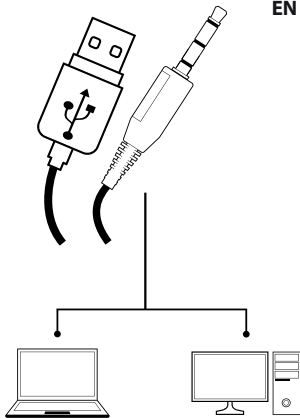

EN | PL | DE | ES | CZ | SK | RO | HU | BG | RU

PHANTOM

BACKLIT STEREO HEADSET

QUICK INSTALLATION GUIDE

SPECIFICATION

- Sound pressure level 108 dB
- Headphones frequency response 20 – 20 000 Hz
- Impedance 32 Ohm
- Microphone sensitivity -42 dB
- Connector USB + 3,5 mm minijack
- Cable length 1,8 m