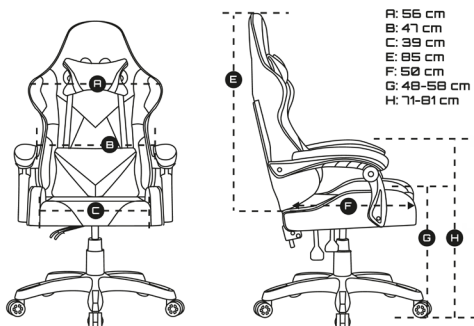

## AVENGER L

GAMING CHAIR

### FEATURES:

- ergonomic chair for gamers with sturdy construction
- seat and backrest covered with high-quality breathable textile with black ornaments in artificial leather with white stitching
- thick-padded armrest made of textile for optimal comfort
- comfortable head and lumbar cushions
- armrests adjustable together with the backrest
- tiltable backrest with blocking function
- height adjustable
- high-quality castors and durable strong base
- 3-class gas lift with maximum loading of 150 kg

### SPECIFICATION:

Gas lift	class-3
Material	polyester / artificial leather
Cushions	head / lumbar
Max load	150 kg
Color	white / black