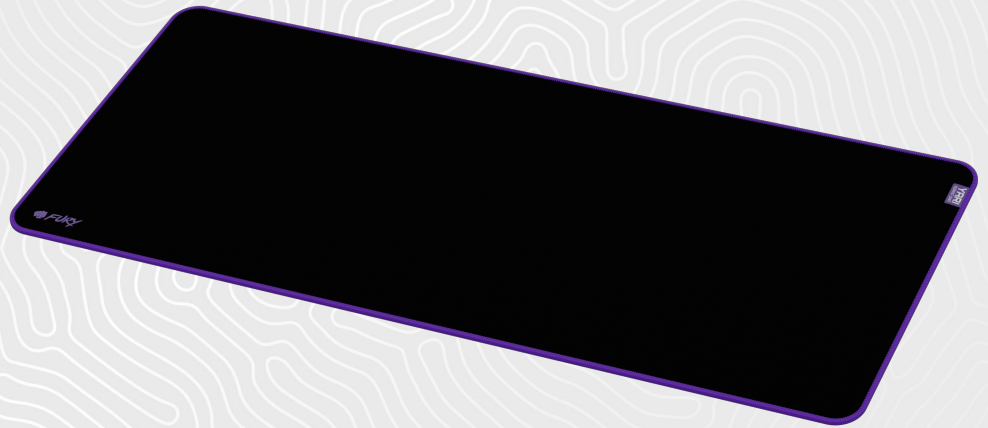

EAN-13: 5901969445756
CAT. NO: NFU-2260

YARI SPEED XL

MOUSE PAD

PRODUCT FEATURES:

- Gaming mouse and keyboard pad with speed surface.
- Smooth surface providing excellent accuracy with very little friction.
- Compatible with all types of mice.
- Anti-slip rubber layer guarantees stability.
- The stitched edges of the pad prevent fraying.
- Features a waterproof top layer.

PRODUCT SPECIFICATION:

Material	Rubber, Fabric
Waterproof	Yes
Colour	Black, Purple
Mousepad length	980 mm
Mousepad width	400 mm
Mousepad height	3 mm