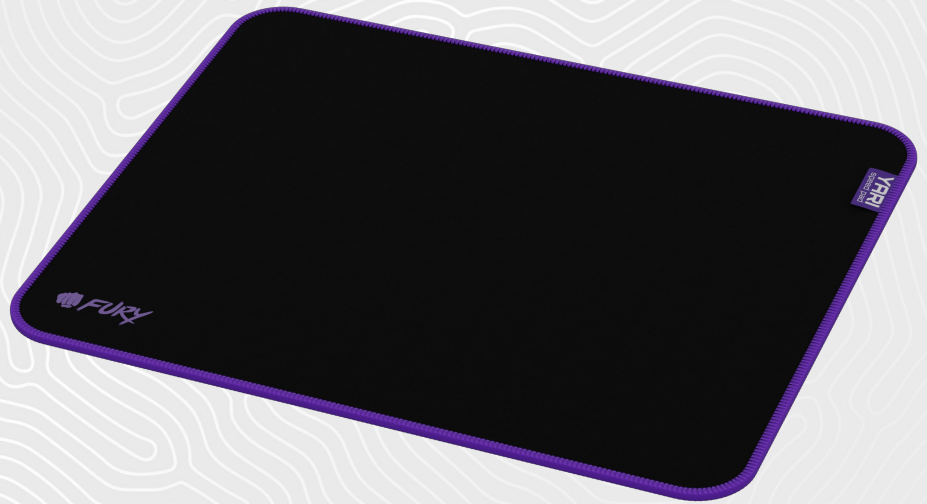

EAN-13: 5901969445749
CAT. NO: NFU-2259

YARI SPEED L

MOUSE PAD

PRODUCT FEATURES:

- Gaming mouse pad with speed surface.
- Smooth surface providing excellent accuracy with very little friction.
- Compatible with all types of mice.
- Anti-slip rubber layer guarantees stability.
- The stitched edges of the pad prevent fraying.
- Features a waterproof top layer.

PRODUCT SPECIFICATION:

Material	Rubber, Fabric
Waterproof	Yes
Colour	Black, Purple
Mousepad length	400 mm
Mousepad width	300 mm
Mousepad height	3 mm