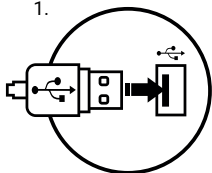

1.

2.

SPECYFIKACJA

• Typ sensora	Optyczny
• Maksymalna rozdzielczość	6400 DPI
• Ilość klawiszy	6
• Wymiary	120 x 63 x 39 mm

BEZPIECZEŃSTWO

- Używać zgodnie z przeznaczeniem.
- Nieautoryzowane próby rozkręcania urządzenia powodują utratę gwarancji oraz mogą spowodować uszkodzenie produktu.
- Upuszczenie, bądź uderzenie urządzenia może spowodować uszkodzenie urządzenia, podrapanie obudowy, bądź inną usterkę produktu.
- Nie używaj produktu w gorącym, zimnym, zakurczonym bądź zawilgoconym otoczeniu.
- Niewłaściwe użytkowanie urządzenia może je zniszczyć.
- Szczeliny i otwory w obudowie są otworami wentylacyjnymi i nie należy ich zasłaniać. Zablockowanie otworów wentylacyjnych może spowodować przegrzanie urządzenia.

GLÓWNE CECHY

- Precyzyjny sensor optyczny o rozdzielczości 6400 DPI
- Zaawansowane oprogramowanie z edytorem profili/makr
- Przełączniki głównych przycisków z żywotnością do 5 milionów kliknięć
- Ultra lekka konstrukcja

INSTALACJA

- Podłącz mysz do portu USB, w przypadku pierwszego podłączenia należy zaczekać około 15 sekund aż do całkowitego zainstalowania sterowników
- Do ustawienia przycisków programowalnych i rozdzielczości DPI należy pobrać najnowszą wersję oprogramowania z naszej strony internetowej www.fury-zone.com
- Program nie wymaga instalacji, wystarczy skopiować plik **Battler.exe** na dowolne miejsce w komputerze
- Kliknij dwukrotnie na ikonę by uruchomić oprogramowanie

GWARANCJA

- 2 lata gwarancji producenta

WYMAGANIA

- PC lub urządzenie kompatybilne z portem USB
- Windows® XP/Vista/7/8/10

OGÓLNE