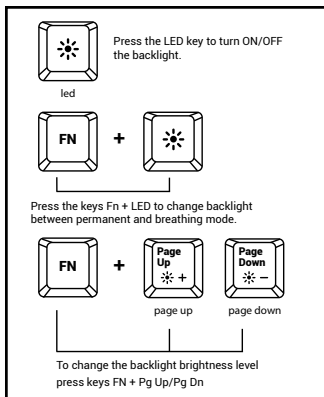

EN | PL | CZ | SK | DE | RO | RS | BG

HELLFIRE 2

BACKLIT GAMING KEYBOARD

QUICK INSTALLATION GUIDE

BACKLIGHT SETTING

SPECIFICATION

- Keyboard size 450x170x27mm
- Keyboard weight 523g
- Connector USB
- Number of key 104
- Number of multimedia keys 12