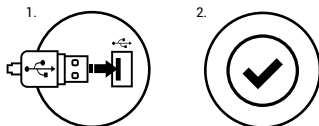

WARRANTY

- 2 years limited manufacturer warranty

REQUIREMENTS

- PC or PC compatible device with a USB port
- Windows® XP/Vista/7/8/10

GENERAL

- The safe product, conforming to the EU requirements.
- The product is made in accordance with RoHS European standard.
- The WEEE symbol (the crossed-out wheeled bin) using indicates that this product is not home waste. You protect the environment when you recycle hazardous waste appropriately. In order to get detailed information about recycling this product please contact your retailer or a local authority.