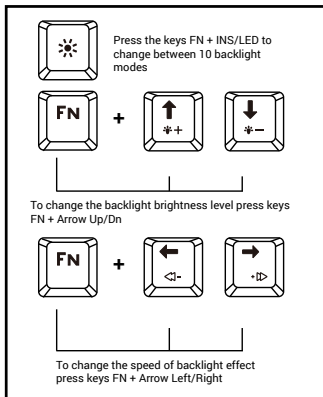

EN | PL | CZ | SK | DE | RO | RS | BG

TORNADO

BACKLIT MECHANICAL KEYBOARD

QUICK INSTALLATION GUIDE

BACKLIGHT MODE CHANGE

ARROW FUNCTION CHANGE

Press FN + W to swap arrow function with W, A, S, D keys function.