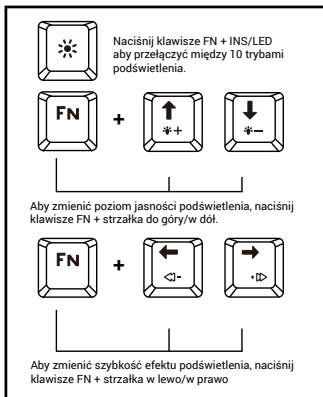

USTAWIENIE PODŚWIETLENIA

ZMIANA FUNKCJI STRZAŁEK

Naciśnij klawisze Fn + W, by zamienić funkcje strzałek z klawiszami funkcyjnymi W,A,S,D.

SPECYFIKACJA

• Wymiary	437 x 135 x 37 mm
• Waga	770 g
• Złącze	USB
• Ilość klawiszy	104
• Ilość klawiszy multimedialnych	12

BEZPIECZEŃSTWO

- Używać zgodnie z przeznaczeniem.
- Nieautoryzowane próby rozkręcania urządzenia powodują utratę gwarancji oraz mogą spowodować uszkodzenie produktu.
- Upuszczenie, bądź uderzenie urządzenia może spowodować uszkodzenie urządzenia, podrapanie obudowy, bądź inną usterkę produktu.
- Nie używaj produktu w gorącym, zimnym, zakurczonym bądź zawilgoconym otoczeniu.
- Niewłaściwe użytkowanie urządzenia może je zniszczyć.
- Szczeliny i otwory w obudowie są otworami wentylacyjnymi i nie należy ich zasłaniać. Zablokowanie otworów wentylacyjnych może spowodować przegrzanie urządzenia.

GLÓWNE CECHY

- Najwyższej jakości, trwałe przełączniki mechaniczne
- N-Key Rollover
- Tęczywe podświetlenie z możliwością ustawienia 10 różnych trybów
- Klawisze „Double injection” gwarantują dożywną odporność przeciw ścieraniu się liter