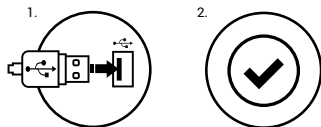

WARRANTY

- 2 years limited manufacturer warranty

REQUIREMENTS

- PC or PC compatible device with a USB port
- Windows® XP/Vista/7/8/10, Linux, Android

GENERAL

- The safe product, conforming to the EU requirements.
- The product is made in accordance with RoHS European standard.
- The WEEE symbol (the crossed-out wheeled bin) using indicates that this product in not home waste. Appropriate waste management aids in avoiding consequences which are harmful for people and environment and result from dangerous materials used in the device, as well as improper storage and processing. Segregated household waste collection aids recycle materials and components of which the device was made. In order to get detailed information about recycling this product please contact your retailer or a local authority.