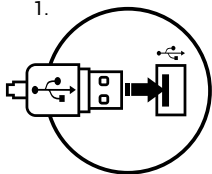

1.

2.

SPECYFIKACJA

• Wymiary klawiatury	466x188x23mm
• Waga klawiatury	525g
• Złącze	USB
• Ilość klawiszy	104
• Ilość klawiszy multimedialnych	12

BEZPIECZEŃSTWO

- Używać zgodnie z przeznaczeniem.
- Nieautoryzowane próby rozkręcania urządzenia powodują utratę gwarancji oraz mogą spowodować uszkodzenie produktu.
- Upuszczenie, bądź uderzenie urządzenia może spowodować uszkodzenie urządzenia, podrapanie obudowy, bądź inną usterkę produktu.
- Nie używaj produktu w gorącym, zimnym, zakurczonym bądź zawilgoconym otoczeniu.
- Niewłaściwe użytkowanie urządzenia może je zniszczyć.
- Szczeliny i otwory w obudowie są otworami wentylacyjnymi i nie należy ich zasłaniać. Zablokowanie otworów wentylacyjnych może spowodować przegrzanie urządzenia.

GLÓWNE CECHY

- Wysoki skok klawiszy zapewniający precyzję działania
- Wodoodporny design chroniący klawisze przed zalaniem
- Podparcie dla nadgarstków
- Multimedialne klawisze funkcyjne

INSTALACJA

- Podłącz urządzenie do portu USB w komputerze
- System automatycznie zainstaluje sterownik

GWARANCJA

- 2 lata gwarancji producenta

WYMAGANIA

- PC lub urządzenie kompatybilne z portem USB
- Windows® XP/Vista/7/8/10

OGÓLNE

- Produkt bezpieczny, zgodny z wymaganiami UE.
- Produkt wyprodukowany zgodnie z europejską normą RoHS.
- Użycie symbolu WEEE (przekreślony kosz) oznacza, że niniejszy produkt nie może być traktowany jako odpad domowy. W celu uzyskania szczegółowych informacji dotyczących recyklingu niniejszego produktu należy skontaktować się z punktem sprzedaży detalicznej, w którym dokonano zakupu, lub organem władzy lokalnej.