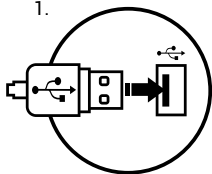

EN | PL | CZ | SK | DE | RO | RS | BG

TYPHOON

GAMING KEYBOARD

QUICK INSTALLATION GUIDE

1.

2.

SPECIFICATION

• Keyboard size	466x188x23mm
• Keyboard weight	525g
• Connector	USB
• Number of key	104
• Number of multimedia keys	12