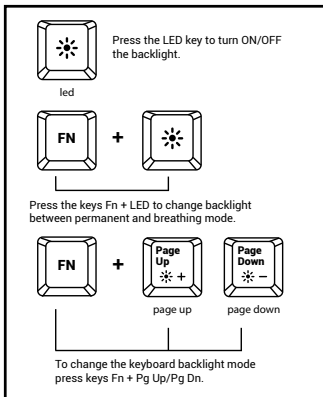

BACKLIGHT MODE CHANGE

SPECIFICATION

• Keyboard size	480x225x30 mm
• Keyboard weight	880g
• Connector	USB
• Number of key	104
• Number of multimedia keys	12

SAFETY INFORMATION

- Use as directed.
- Non-authorized repairs or taking the device to pieces make the warranty void and may cause the product damage.
- Avoid to hit or friction with a hard object, otherwise it will lead to grind surface or other hardware damage.
- Do not use the product in low and high temperatures, in strong magnetic fields and in the damp or dusty atmosphere.
- Do not drop, knock, or shake the device. Rough handling can break it.
- Slots and openings in the case are provided for ventilation and should not be obscure. Blocking the vents can cause overheating of the device.

FEATURES

- Anti-ghosting function for most of keys
- Color keys backlight in 6 levels (100%, 80%, 60%, 40%, 20%, OFF)
- Spill resistant design
- Wrists support
- Multimedia function keys

INSTALLATION

- Connect the device to the USB port in your computer
- System will install driver automatically