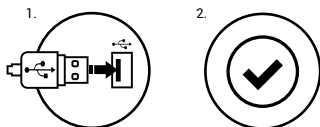

WARRANTY

- 2 years limited manufacturer warranty

REQUIREMENTS

- PC or PC compatible device with a USB port
- Windows® XP/Vista/7/8/10

GENERAL

- The safe product, conforming to the EU requirements.
- The product is made in accordance with RoHS European standard.
- The WEEE symbol (the crossed-out wheeled bin) using indicates that this product in not home waste. You protect the environment when you recycle hazardous waste appropriately. In order to get detailed information about recycling this product please contact your retailer or a local authority.