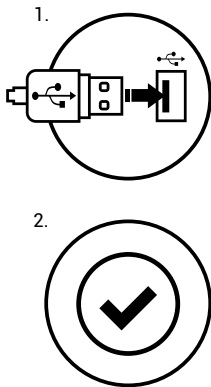

EN | PL | CZ | SK | DE | RO | RS | BG

PREDATOR

OPTICAL GAMING MOUSE

QUICK INSTALLATION GUIDE

SPECIFICATION

• Sensor type	Optical
• Maximum resolution	4800 DPI
• Polling rate	1000Hz / 1ms
• Maximal tracking speed	66 ips
• Number of key	6
• Dimensions	126x69x39mm
• Weight	102g