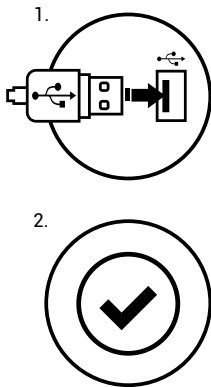

EN | PL | CZ | SK | DE | RO | RS | BG

HUNTER

OPTICAL GAMING MOUSE

QUICK INSTALLATION GUIDE

SPECIFICATION

| | |
|--------------------------|--------------|
| • Sensor type | Optical |
| • Maximum resolution | 4800 DPI |
| • Polling rate | 1000Hz / 1ms |
| • Maximal tracking speed | 66 ips |
| • Number of key | 6 |
| • Dimensions | 130x68x40mm |
| • Weight | 82g |