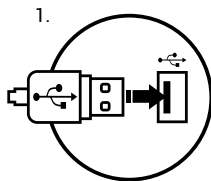

EN | PL | CZ | SK | DE | RO | RS | BG

HORNET

GAMING KEYBOARD

QUICK INSTALLATION GUIDE

SPECIFICATION

• Keyboard size	443x149x24 mm
• Keyboard weight	485g
• Connector	USB
• Number of key	104

SAFETY INFORMATION