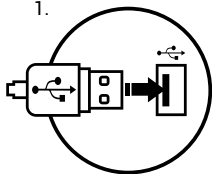

EN | PL | CZ | SK | DE | RO | RS | BG

GLADIATOR

OPTICAL GAMING MOUSE

QUICK INSTALLATION GUIDE

1.

2.

SPECIFICATION

• Sensor type	Optical
• Maximum resolution	3200 DPI
• Maximal tracking speed	25 ips
• Number of key	6
• Dimensions	134x71x41 mm
• Weight	88g