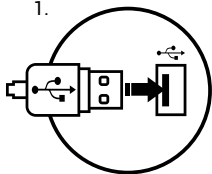

1.

2.

SPECYFIKACJA

• Typ sensora	Optyczny
• Maksymalna rozdzielczość	3200 DPI
• Maksymalna szybkość śledzenia	25 ips
• Ilość klawiszy	6
• Wymiary	134x71x41 mm
• Waga	88g

BEZPIECZEŃSTWO

- Używać zgodnie z przeznaczeniem.
- Nieautoryzowane próby rozkręcania urządzenia powodują utratę gwarancji oraz mogą spowodować uszkodzenie produktu.
- Upuszczenie, bądź uderzenie urządzenia może spowodować uszkodzenie urządzenia, podrapanie obudowy, bądź inną usterkę produktu.
- Nie używaj produktu w gorącym, zimnym, zakurczonym bądź zawilgoconym otoczeniu.
- Niewłaściwe użytkowanie urządzenia może je zniszczyć.
- Szczeliny i otwory w obudowie są otworami wentylacyjnymi i nie należy ich zasłaniać. Zablokowanie otworów wentylacyjnych może spowodować przegrzanie urządzenia.

GLÓWNE CECHY

- Precyzyjny sensor optyczny o rozdzielczości 3200 DPI
- Przełączniki głównych przycisków z żywotnością do 5 mil. kliknięć
- 4 poziomy zmiany DPI (1000-1600-2400-3200 DPI)

INSTALACJA

- Podłącz urządzenie do portu USB w komputerze
- System automatycznie zainstaluje sterownik

GWARANCJA

- 2 lata gwarancji producenta

WYMAGANIA

- PC lub urządzenie kompatybilne z portem USB
- Windows® XP/Vista/7/8/10

OGÓLNE

- Produkt bezpieczny, zgodny z wymaganiami UE.
- Produkt wyprodukowany zgodnie z europejską normą RoHS.
- Użycie symbolu WEEE (przekreślony kosz) oznacza, że niniejszy produkt nie może być traktowany jako odpad domowy. W celu uzyskania szczegółowych informacji dotyczących recyklingu niniejszego produktu należy skontaktować się z punktem sprzedaży detalicznej, w którym dokonano zakupu, lub organem władzy lokalnej.